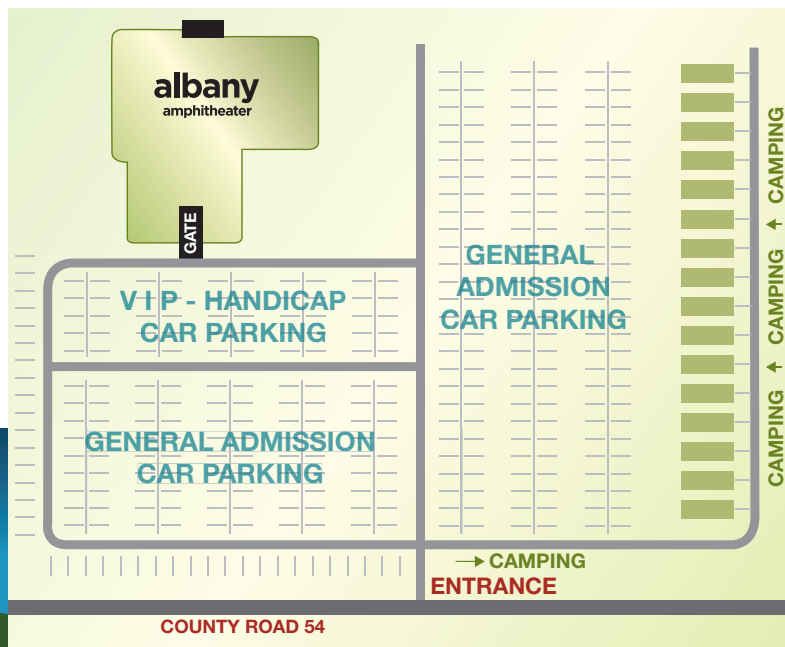

Primitive camping now available at Rock the Prairie 2018

Primitive, designated campsites are new at Rock the Prairie 2018. Porta potties, security lights, fire rings and dumpsters will be provided to enhance your experience this year. There isn't running water or electrical hookups available but this does create a great opportunity to enjoy the show and not have to travel home. Campfires will be allowed in fire rings (provided by Rock the Prairie), and each campsite is limited to one sleeping unit. Campground will be open from 2 p.m. Saturday until Noon on Sunday.

When you enter the campgrounds, you will be issued garbage bags for cleanup. Please make sure your site is clean before you leave. Only authorized vehicles will be allowed to enter the camping area. Remember that everyone in the campgrounds must have a concert ticket or wristband. Thank you for your continued support and remember to renew your campsite for Rock the Prairie 2019 at the information tent.